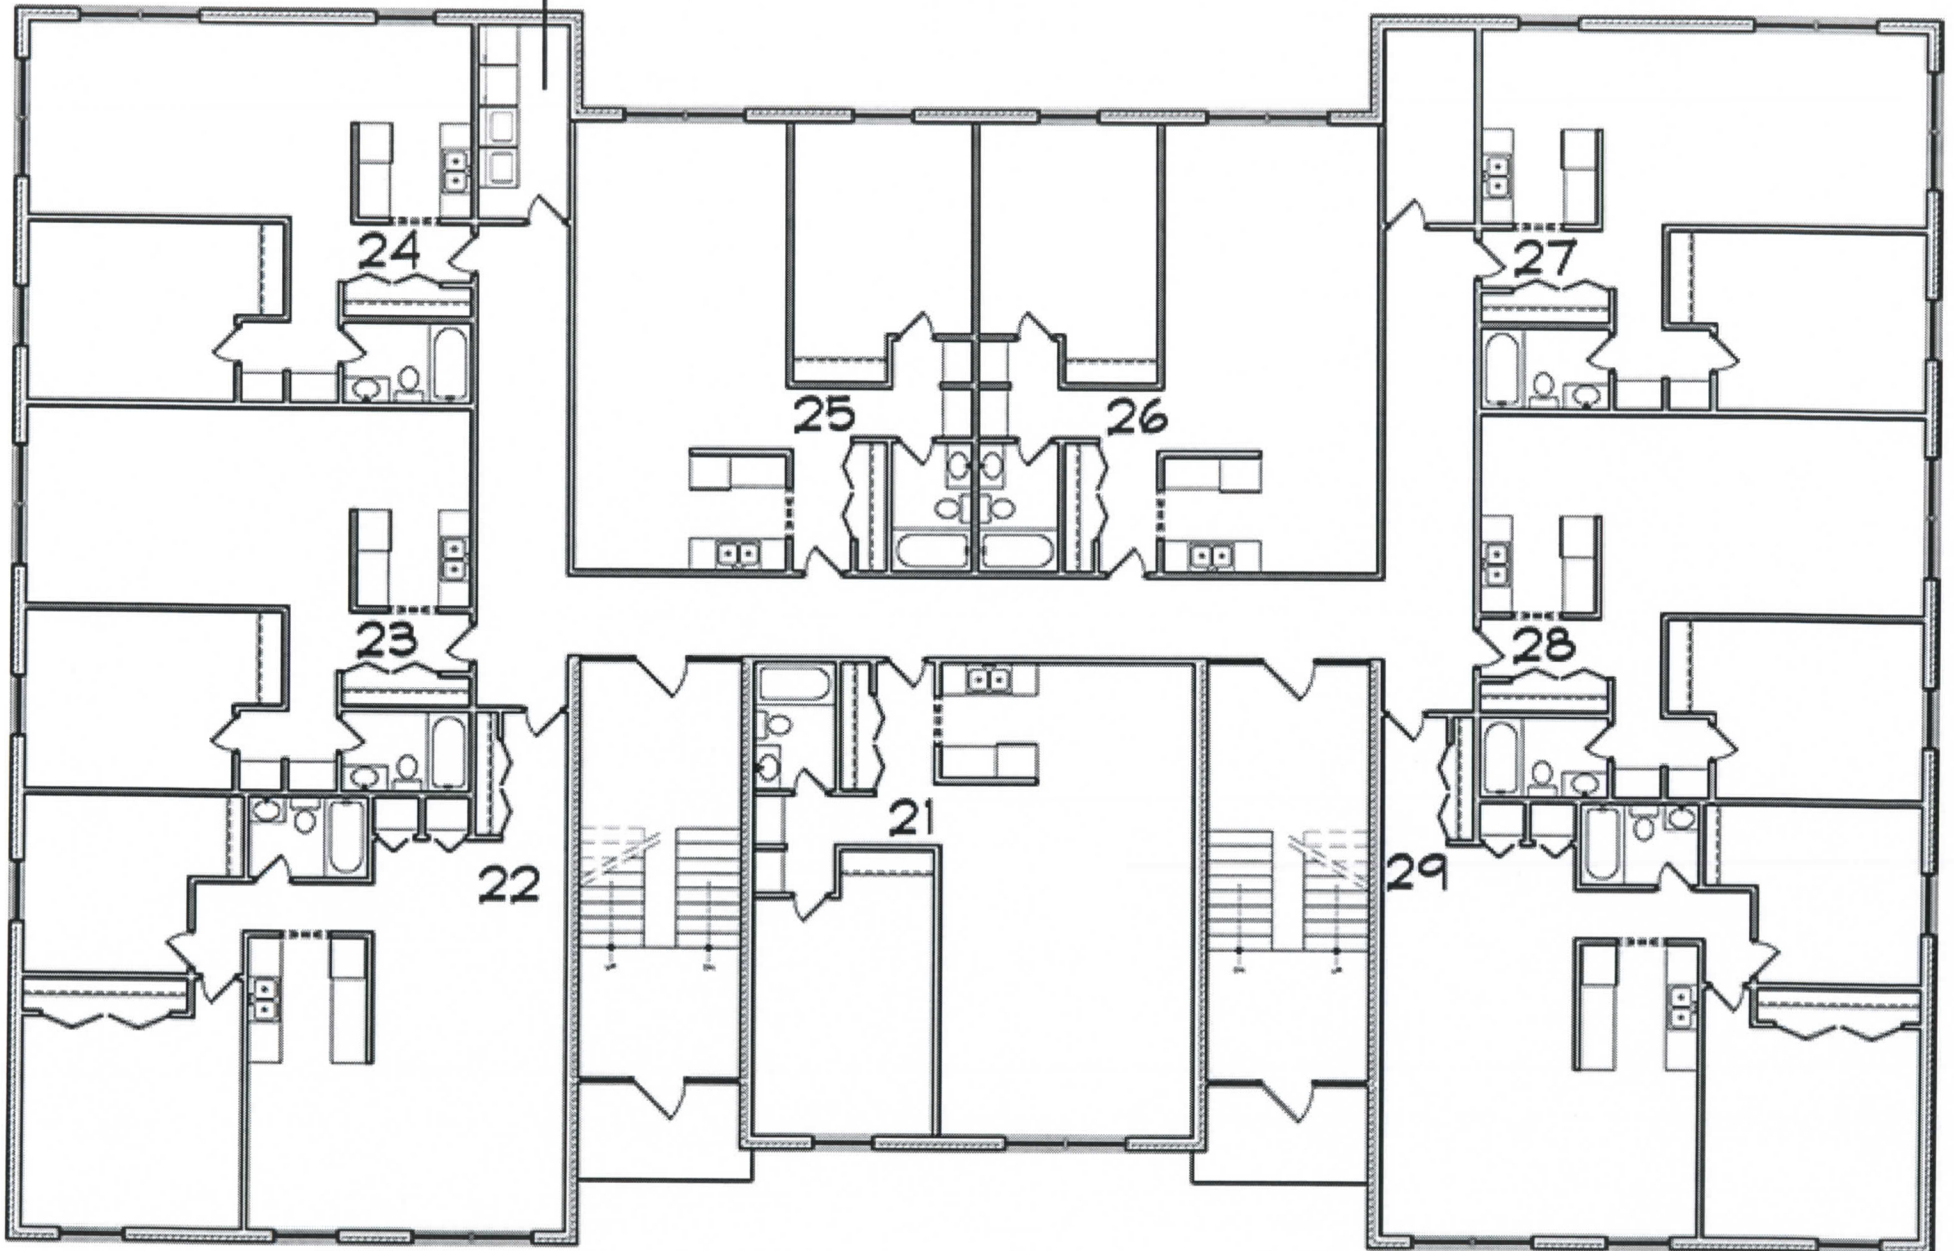

LAUNDRY

DANIELSON LEVEL 2 PLAN
NORTH VILLAGE

SCALE 1/8" = 1'-0"